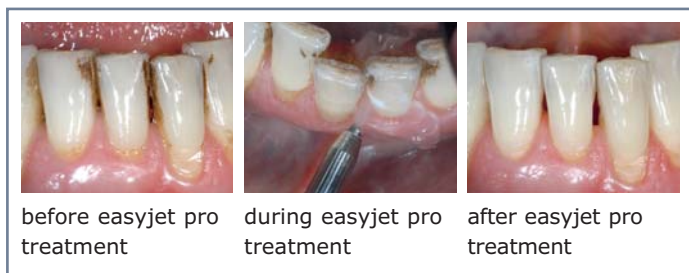

before easyjet pro treatment   during easyjet pro treatment   after easyjet pro treatment

Effect

Particles of sodium bicarbonate at a high rate of acceleration combined with warm water enable an extremely fine, regular and precise jet. The jet eliminates discolorations more effectively, gently and faster than when using rubber heads and polishing pasta, even in the interdental spaces.