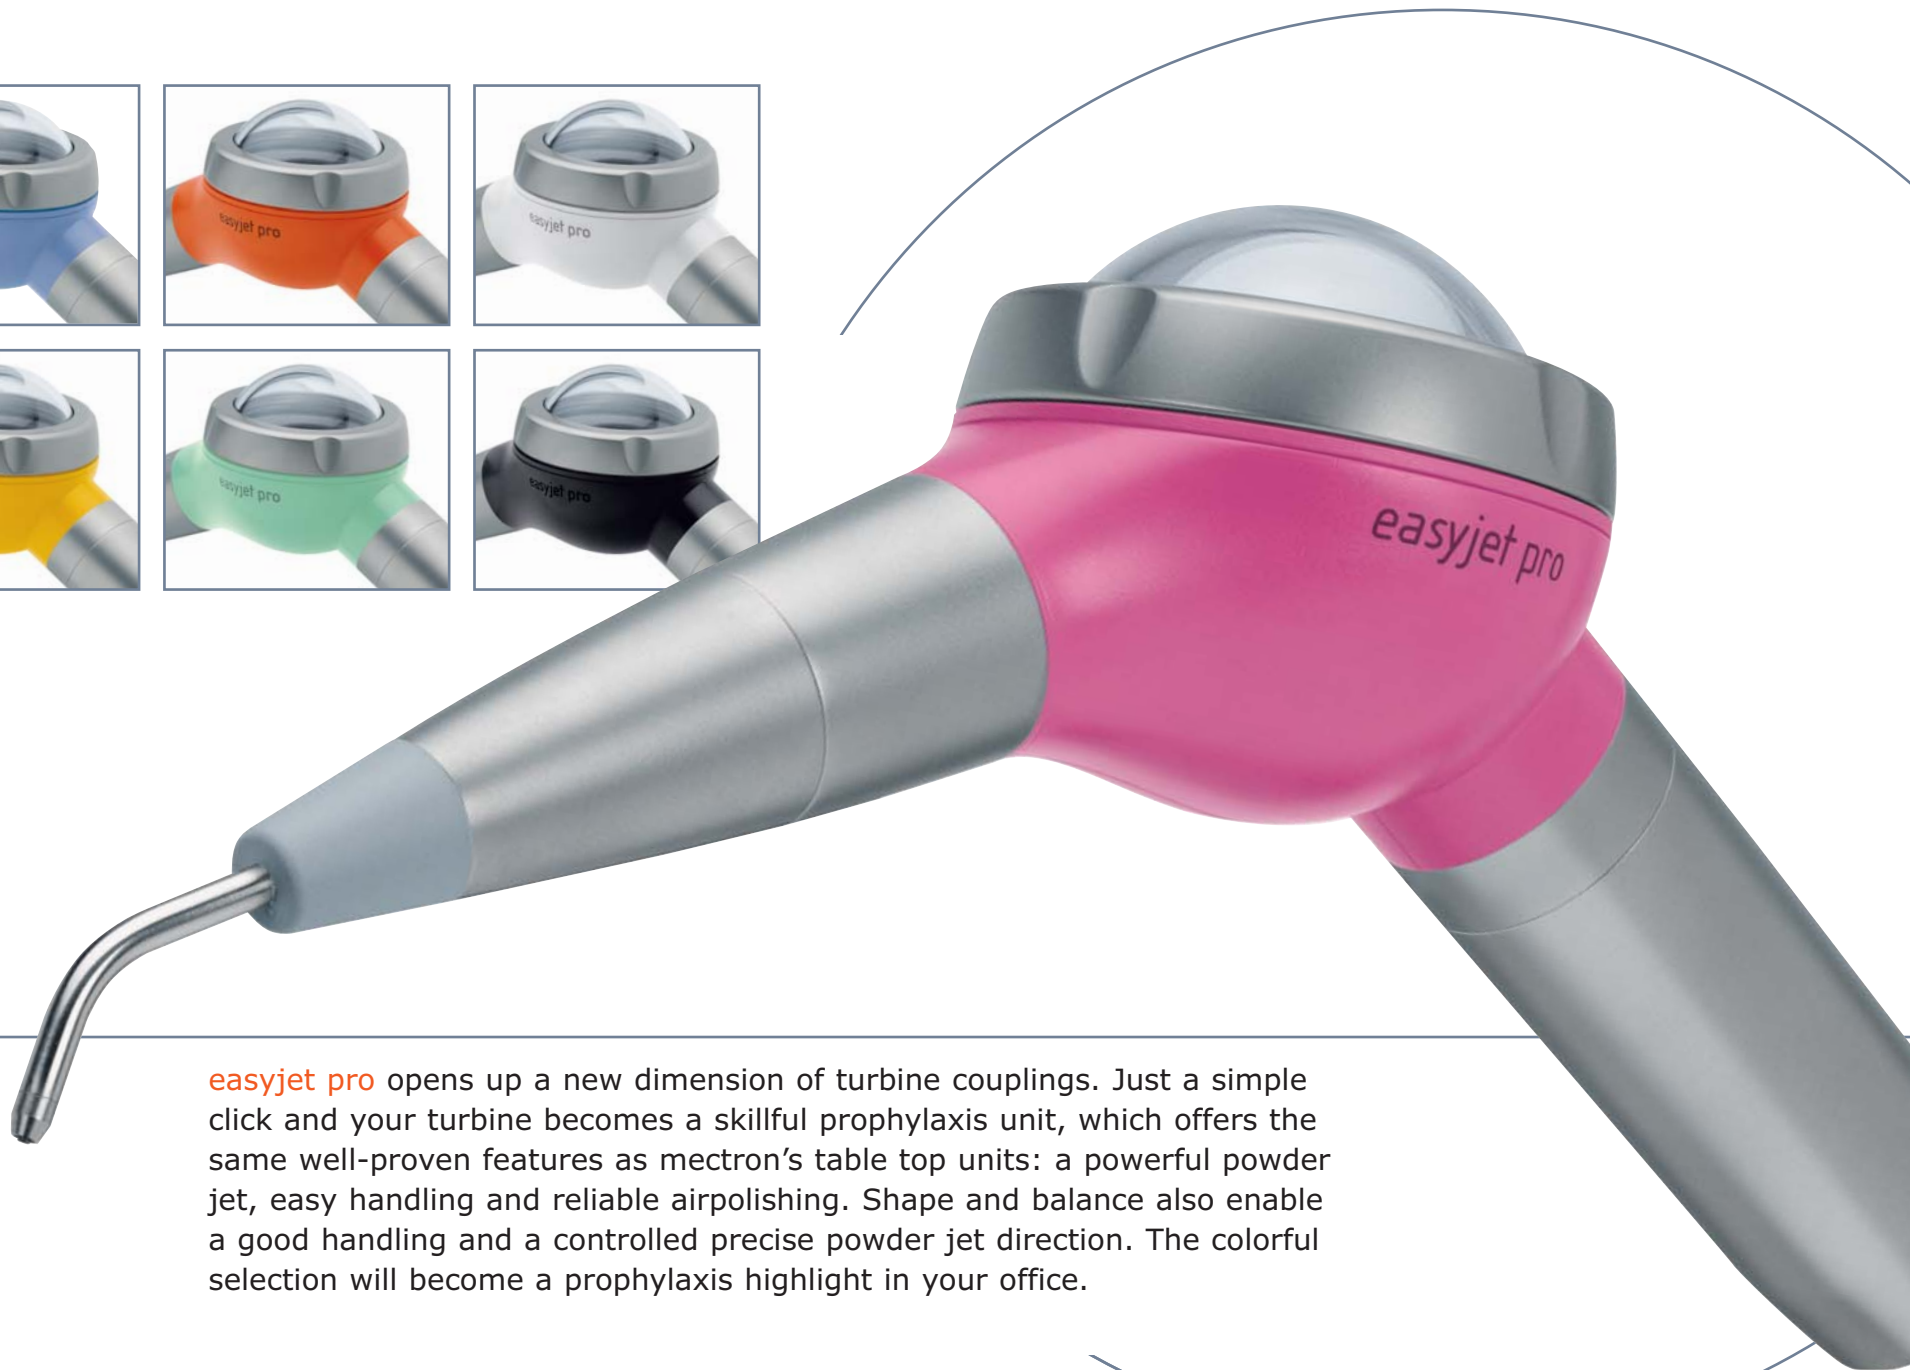

mectron

medical technology

easyjet pro

Bicarbonate jet polisher

easyjet pro

airpolishing for turbine coupling

easyjet pro opens up a new dimension of turbine couplings. Just a simple click and your turbine becomes a skillful prophylaxis unit, which offers the same well-proven features as mectron's table top units: a powerful powder jet, easy handling and reliable airpolishing. Shape and balance also enable a good handling and a controlled precise powder jet direction. The colorful selection will become a prophylaxis highlight in your office.

Powder chamber

- powder capacity of 14 grams
- a new technique allows a constantly effective powder jet
- no clogging

Spray handpiece

- 120° angle
- just a click to connect
- 360° rotating head
- powder and water travel separately until they reach the nozzle
- the water surrounds the jet of powder and air and prevents powder dust
- fully sterilizable

Silicon protector

- protects teeth
- prevents any pollutant entry
- dismountable
- fully sterilizable

Powder chamber cap

- stainless steel ring-nut
- transparent dome for optimal control of powder level
- triangular thread for easy opening
- thanks to its specific shape there will be no powder deposits on the thread

Technical data

- incoming air pressure between 2.3 – 3.2 bar
- incoming water pressure between 0 – 3 bar

easyjet pro stands out due to its innovative technology, which allows high reliability. All parts are optimized for daily use.